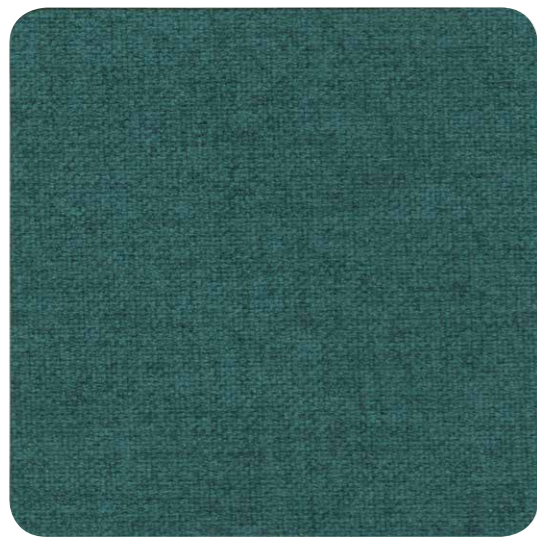

# Sunrise & Benchmark

Orange

Navy

Teal

Light Grey

Dark Grey

Charcoal

Red

Lime

Yellow