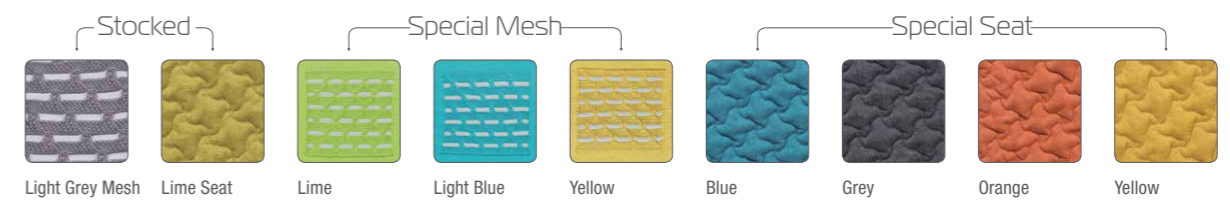

This document has been designed as a visual reference guide for use with digital devices and is best used as such. This document is a guide only. Individual display settings may vary and should be considered. Colours reproduced are subject to the usual tolerances of the printing process. Copyright © Empire Office Furniture 2017. 2017.EMP0197