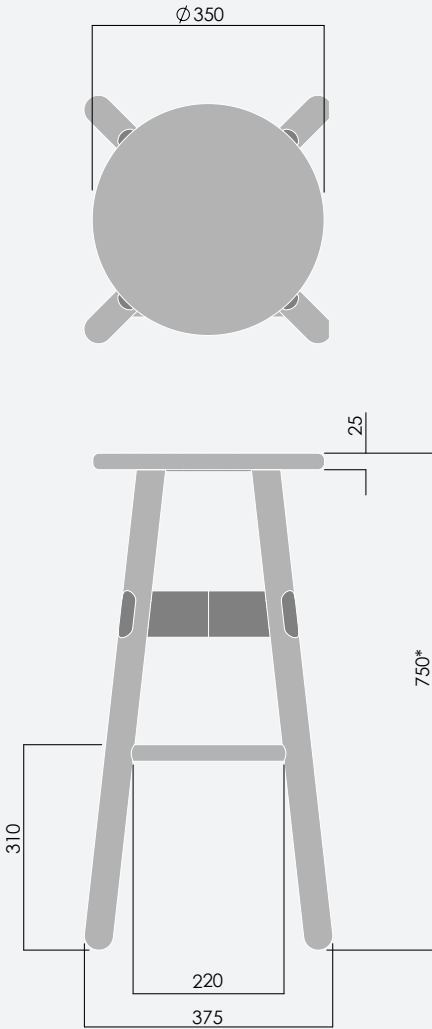

### OKS-1500 - High Stool - 750mmH

Legs:  
Frame:

Finish  
Clear lacquer  
Powdercoat

Material  
Timber  
Aluminium and Steel

\*To suit 1050mmH worktop

### Timber Seat

25mm contoured timber seat  
10mm rounded edge  
Finish to match legs, clear laquer