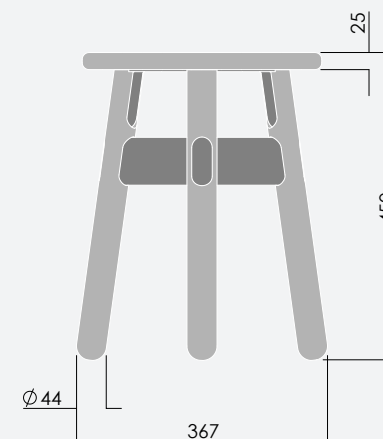

**okidoki™**  
Technical Specifications.

**okidoki™**  
Technical Specifications.  
Stool Styles

OKS-1000  
Low Stool - 450mmH

OKS-1500  
High Stool - 750mmH

### OKS-1000 - Low Stool - 450mmH

	Finish	Material
Legs:	Clear lacquer	Timber
Frame:	Powdercoat	Aluminium and Steel