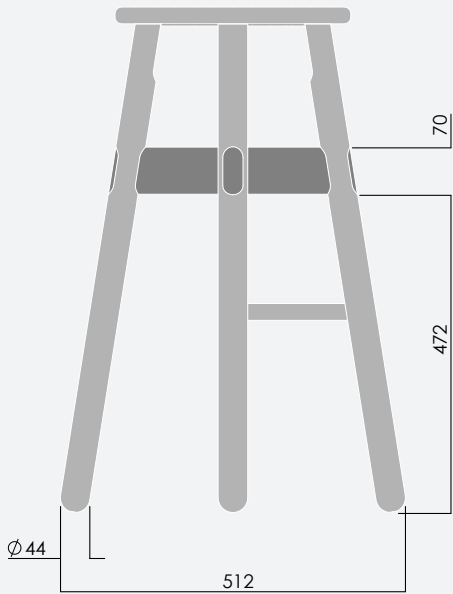

### OKS-1500 - High Stool - 750mmH

Legs:  
Frame:

Finish  
Clear lacquer  
Powdercoat

Material  
Timber  
Aluminium and Steel

\*To suit 1050mmH worktop