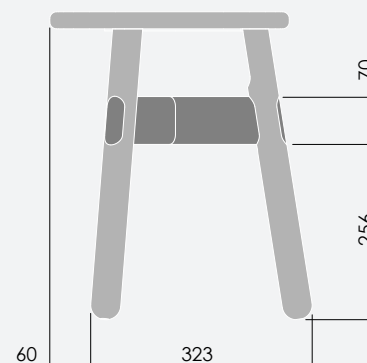

**okidoki™**  
Technical Specifications.

**okidoki™**  
Technical Specifications.  
Stool Styles

OKS-1000  
Low Stool - 450mmH

OKS-1500  
High Stool - 750mmH

### OKS-1000 - Low Stool - 450mmH

	Finish	Material
Legs:	Clear lacquer	Timber
Frame:	Powdercoat	Aluminium and Steel